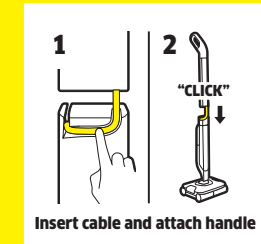

Display

Scan code for videos

www.kaercher.com/fc7

KÄRCHER

FC 7 CORDLESS QUICKSTART GUIDE

First assembly

First steps before use

Switch cleaning mode