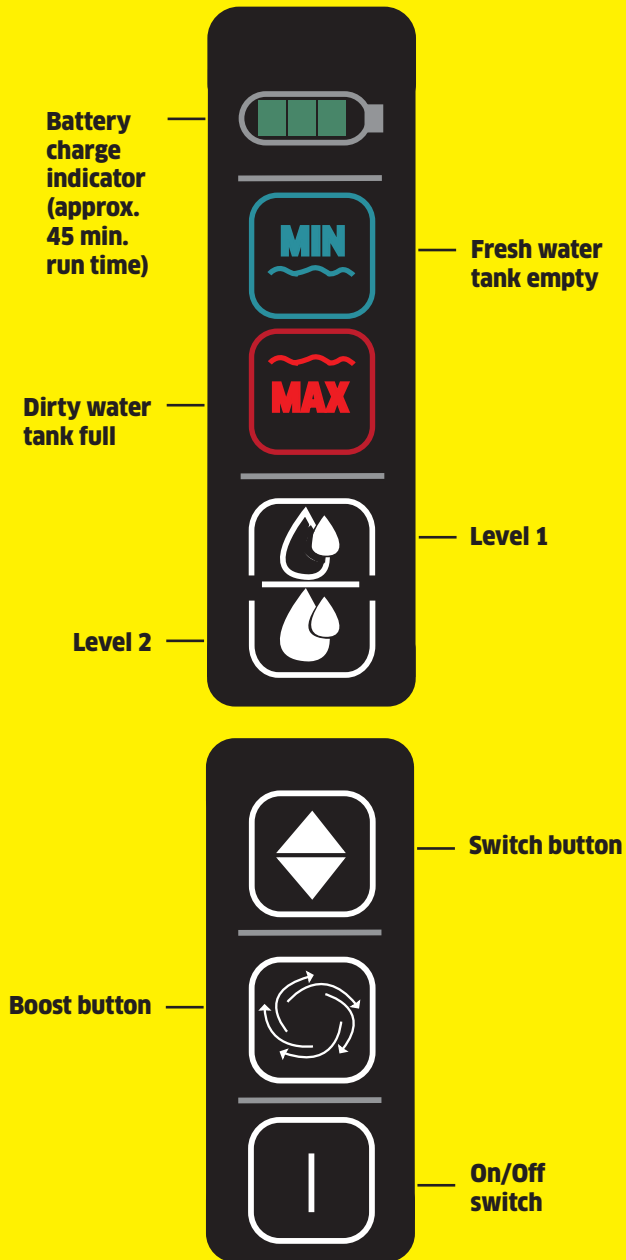

Display

Scan code for videos

www.kaercher.com/fc7

KÄRCHER

FC 7 CORDLESS QUICKSTART GUIDE

First assembly

First steps before use

Switch cleaning mode

Activate boost function

Cleaning and storing

Step 1: Clean the device

-
-
-
-
-
-
-
-
-

Please wait about 2 min.

Step 2: Store the device

-
-
-
-
-
-
-
-
-
-

Refill fresh water tank

-
-
-
-
-

Empty dirty water tank

-
-
-
-
-