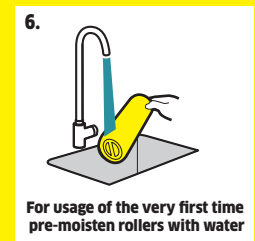

Display

Scan code for videos

www.kaercher.com/fc7

KÄRCHER

FC 7 CORDLESS QUICKSTART GUIDE

First assembly

First steps before use

Switch cleaning mode