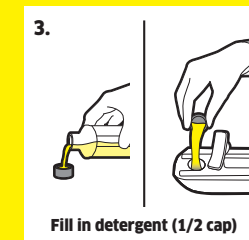

Display

Scan code for videos

www.kaercher.com/fc7

KÄRCHER

FC 7 CORDLESS QUICKSTART GUIDE

First assembly

First steps before use

Switch cleaning mode