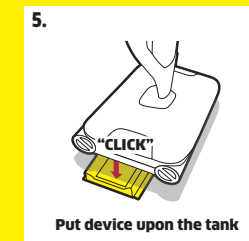

Display

Scan code for videos

www.kaercher.com/fc7

KÄRCHER

FC 7 CORDLESS QUICKSTART GUIDE

First assembly

First steps before use

Switch cleaning mode