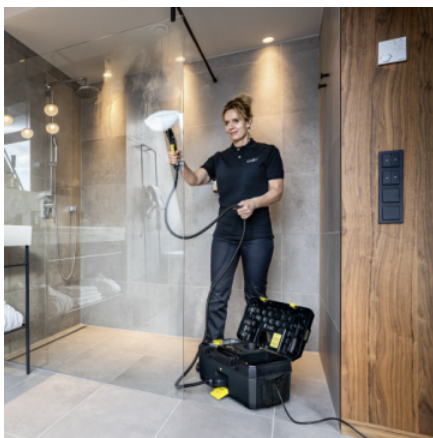

Compact all-in-one box design

- Long-lasting, robust and thus very economical machine.
- Space-saving, comfortable storage of the accessories in the machine itself.
- Can be easily transported with one hand thanks to the low weight (7.5 kg).