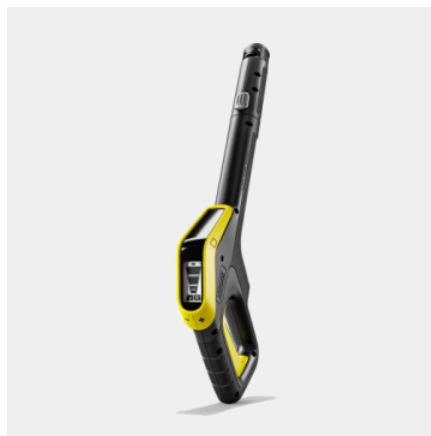

Comfort trigger gun with COMFORT!Hold™ and Quick Connect

- Trigger gun with LCD display and buttons for pressure regulation or cleaning agent dosing. Includes eco!Mode for ³⁾ reduced water and power consumption.
- The 180° level adjustment of the trigger gun enables ergonomic cleaning and more flexibility during application.
- Quick Connect connection for easy connection of the high-pressure hose.