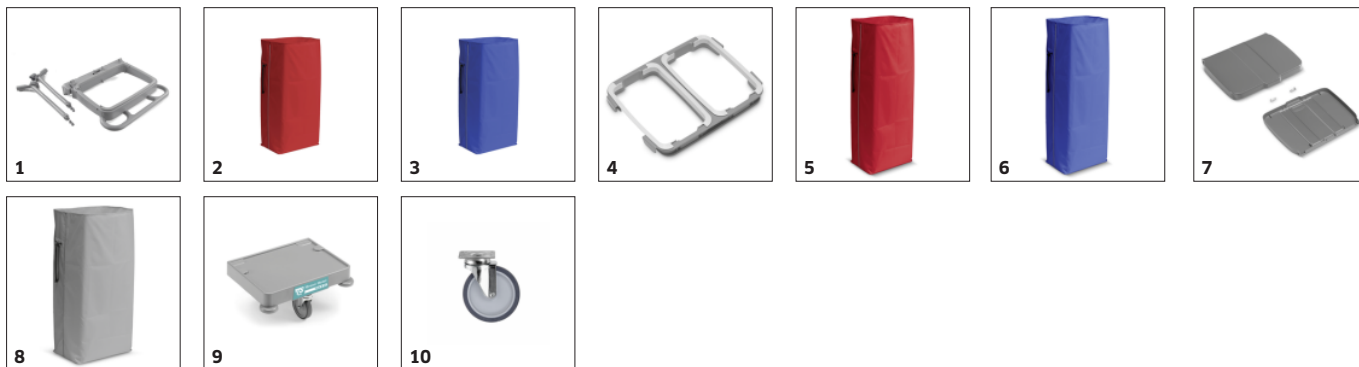

- Smooth surfaces make the cart itself easier to clean, when needed.

ACCESSORIES FOR TROLLEY HOTEL CLASSIC I

6.999-221.0

	Order no.	Description	
TROLLEYS & BUCKET SYSTEMS			
Disposal			
Holder sack hinged	1 6.999-261.0	Foldable refuse sack holder made of polypropylene for 120 litre refuse sacks. Suitable for Trolley Classic III and V, as well as for the Trolleys Hotel Classic, from Kärcher.	■
Rubbish bag with zip, red, 120 l	2 6.999-160.0	Plastic rubbish bag. Can be used for Clean Liner Classic Trolleys.	<input type="checkbox"/>
Rubbish bag with zip, blue, 120 l	3 6.999-161.0		<input type="checkbox"/>
Adapter 2x70 l for 120 l sack holder	4 6.999-292.0	Detachable partition for dividing the 120 litre refuse sack holder into 2 halves. Suitable for trolleys in the Classic range and Clean Liner Classic I-IV from Kärcher, as well as all hotel trolleys.	<input type="checkbox"/>
Refuse sack with zip, 70 l, red	5 6.999-293.0	Red refuse sack with zip. Volume: 70 litres. Suitable for all trolleys from Kärcher.	<input type="checkbox"/>
Refuse sack with zip, 70 l, blue	6 6.999-294.0	Blue refuse sack with zip. Volume: 70 litres. Suitable for all trolleys from Kärcher.	<input type="checkbox"/>
Cover for 120 L bag holder, grey	7 6.999-295.0	Grey cover made of polypropylene for bag holder for rubbish bags with 120 l volume.	<input type="checkbox"/>
Refuse sack with zip, 120 l, grey	8 6.999-297.0	Grey refuse sack with zip. Volume: 120 litres. Suitable for all trolleys from Kärcher.	<input type="checkbox"/>
Storage			
Bag holder plate with wheel 25mm	9 6.999-248.0	Bag holder plate made of polypropylene with wheel (25 mm). Size: 53 × 28 × 7 cm.	■
Wheels			
Castor	10 6.999-263.0	Steering wheel with plate and 125 mm diameter. Size: 38 × 13,5 × 12,5 cm.	■