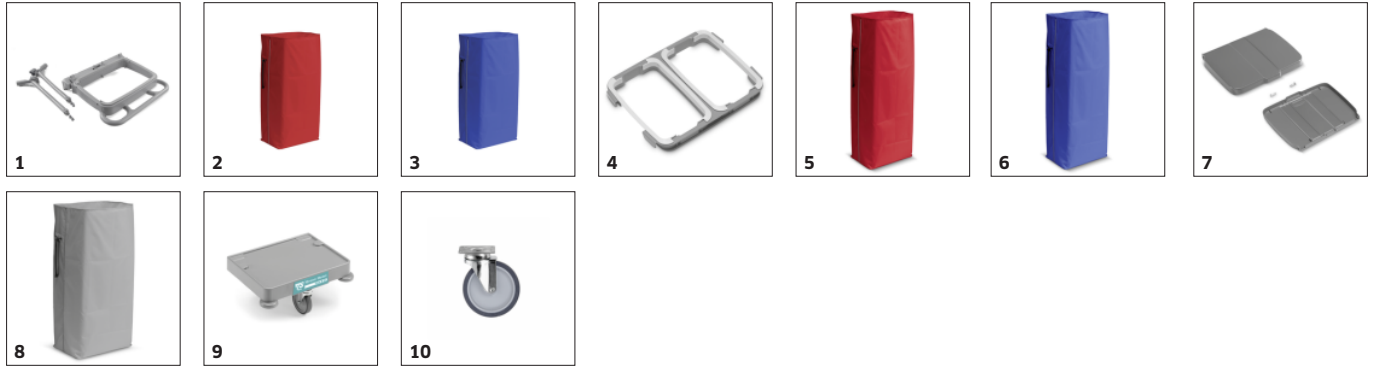

- Smooth surfaces make the cart itself easier to clean, when needed.

ACCESSORIES FOR TROLLEY HOTEL CLASSIC III

6.999-223.0

| | | Order no. | Description | |
|--------------------------------------|----|-------------|--|--------------------------|
| TROLLEYS & BUCKET SYSTEMS | | | | |
| Disposal | | | | |
| Holder sack hinged | 1 | 6.999-261.0 | Foldable refuse sack holder made of polypropylene for 120 litre refuse sacks. Suitable for Trolley Classic III and V, as well as for the Trolleys Hotel Classic, from Kärcher. | ■ |
| Rubbish bag with zip, red, 120 l | 2 | 6.999-160.0 | Plastic rubbish bag. Can be used for Clean Liner Classic Trolleys. | <input type="checkbox"/> |
| Rubbish bag with zip, blue, 120 l | 3 | 6.999-161.0 | | <input type="checkbox"/> |
| Adapter 2x70 l for 120 l sack holder | 4 | 6.999-292.0 | Detachable partition for dividing the 120 litre refuse sack holder into 2 halves. Suitable for trolleys in the Classic range and Clean Liner Classic I-IV from Kärcher, as well as all hotel trolleys. | <input type="checkbox"/> |
| Refuse sack with zip, 70 l, red | 5 | 6.999-293.0 | Red refuse sack with zip. Volume: 70 litres. Suitable for all trolleys from Kärcher. | <input type="checkbox"/> |
| Refuse sack with zip, 70 l, blue | 6 | 6.999-294.0 | Blue refuse sack with zip. Volume: 70 litres. Suitable for all trolleys from Kärcher. | <input type="checkbox"/> |
| Cover for 120 L bag holder, grey | 7 | 6.999-295.0 | Grey cover made of polypropylene for bag holder for rubbish bags with 120 l volume. | <input type="checkbox"/> |
| Refuse sack with zip, 120 l, grey | 8 | 6.999-297.0 | Grey refuse sack with zip. Volume: 120 litres. Suitable for all trolleys from Kärcher. | <input type="checkbox"/> |
| Storage | | | | |
| Bag holder plate with wheel 25mm | 9 | 6.999-248.0 | Bag holder plate made of polypropylene with wheel (25 mm). Size: 53 × 28 × 7 cm. | ■ |
| Wheels | | | | |
| Castor | 10 | 6.999-263.0 | Steering wheel with plate and 125 mm diameter. Size: 38 × 13.5 × 12.5 cm. | ■ |